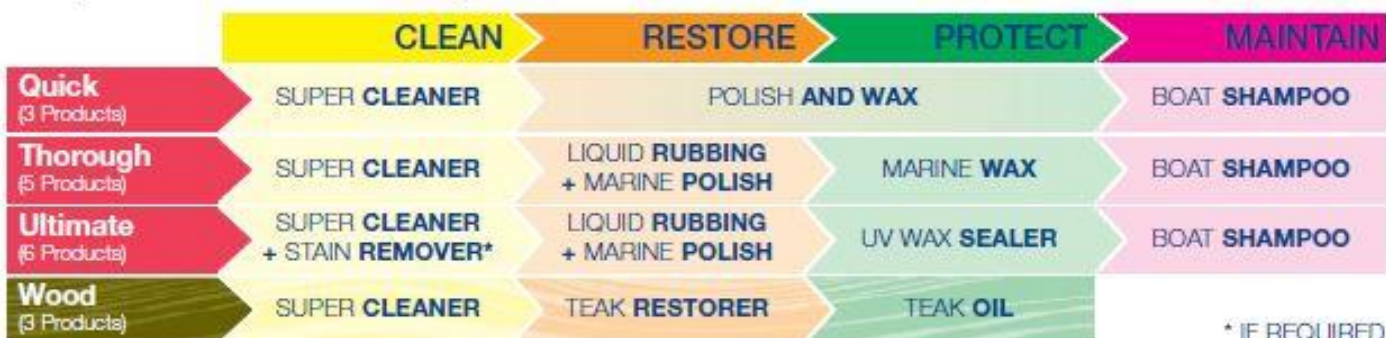

Boatcare

NEW!

International Paint's new range of boatcare products work together in easy to use systems which will **CLEAN, RESTORE, PROTECT** and **MAINTAIN** gelcoat, painted surfaces and wood.

CLEAN

SUPER CLEANER

TEAK OIL

- Traditional Scandinavian formula
- Enhances and protects the natural beauty of teak and other hardwoods

MAINTAIN

BOAT SHAMPOO

- Mild universal cleaner which can be used on all surfaces
- Leaves surfaces clean and water repellent but won't remove waxes

Easy to use boatcare systems

* IF REQUIRED